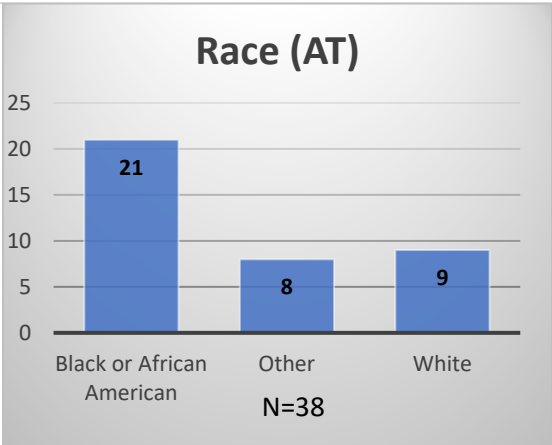

Daily Data Dashboard – January 6, 2023
Demographics for JTDC Population
Friday Morning Midnight Count

Total # of probation Involved youth¹: 1,046

¹ Probation Active: Any youth who is pending sentencing with an active social history, has been formally placed on probation or supervision with Cook County Juvenile Probation on the date of the report.

*Age, Gender and Race for Criminal Court population (N=1) is not represented in this report.

Data sources: cFive Supervisor – Probation Population and RMIS – JTDC Population

Daily Data Dashboard – January 6, 2023
Demographics for JTDC Population
Friday Morning Midnight Count