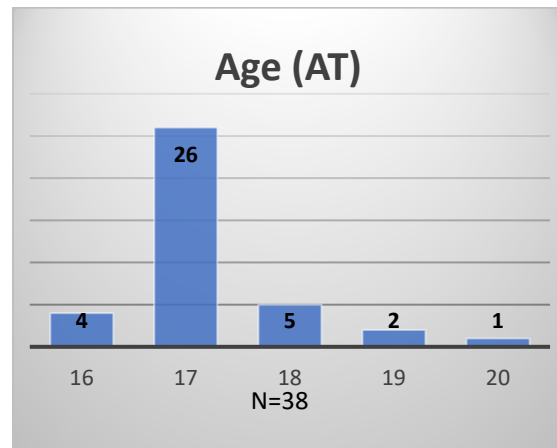

Daily Data Dashboard – January 6, 2023
Demographics for JTDC Population
Friday Morning Midnight Count

Total # of probation Involved youth¹: 1,046

¹ Probation Active: Any youth who is pending sentencing with an active social history, has been formally placed on probation or supervision with Cook County Juvenile Probation on the date of the report.

*Age, Gender and Race for Criminal Court population (N=1) is not represented in this report.

Data sources: cFive Supervisor – Probation Population and RMIS – JTDC Population

Daily Data Dashboard – January 6, 2023
Demographics for JTDC Population
Friday Morning Midnight Count