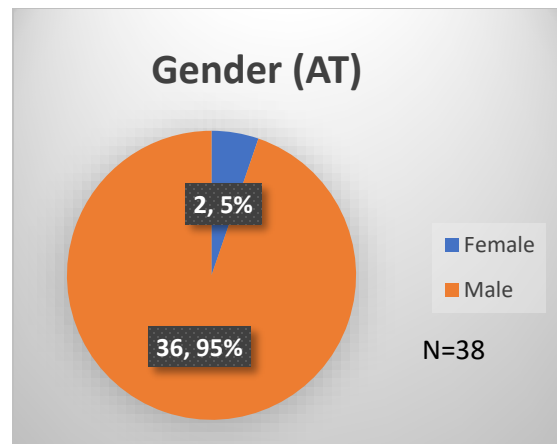

Daily Data Dashboard – January 6, 2023
Demographics for JTDC Population
Friday Morning Midnight Count

Total # of probation Involved youth¹: 1,046

¹ Probation Active: Any youth who is pending sentencing with an active social history, has been formally placed on probation or supervision with Cook County Juvenile Probation on the date of the report.

*Age, Gender and Race for Criminal Court population (N=1) is not represented in this report.

Data sources: cFive Supervisor – Probation Population and RMIS – JTDC Population

Daily Data Dashboard – January 6, 2023
Demographics for JTDC Population
Friday Morning Midnight Count