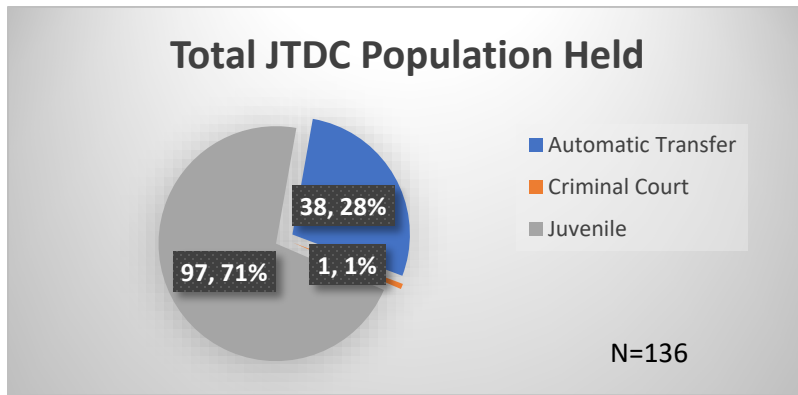

Daily Data Dashboard – January 6, 2023
Demographics for JTDC Population
Friday Morning Midnight Count

Total # of probation Involved youth¹: 1,046

¹ Probation Active: Any youth who is pending sentencing with an active social history, has been formally placed on probation or supervision with Cook County Juvenile Probation on the date of the report.

*Age, Gender and Race for Criminal Court population (N=1) is not represented in this report.

Data sources: cFive Supervisor – Probation Population and RMIS – JTDC Population

Daily Data Dashboard – January 6, 2023
Demographics for JTDC Population
Friday Morning Midnight Count