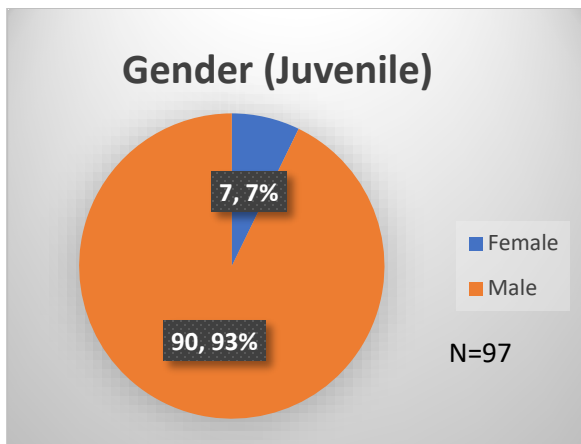

Daily Data Dashboard – January 6, 2023
Demographics for JTDC Population
Friday Morning Midnight Count

Total # of probation Involved youth¹: 1,046

¹ Probation Active: Any youth who is pending sentencing with an active social history, has been formally placed on probation or supervision with Cook County Juvenile Probation on the date of the report.

*Age, Gender and Race for Criminal Court population (N=1) is not represented in this report.

Data sources: cFive Supervisor – Probation Population and RMIS – JTDC Population

Daily Data Dashboard – January 6, 2023
Demographics for JTDC Population
Friday Morning Midnight Count