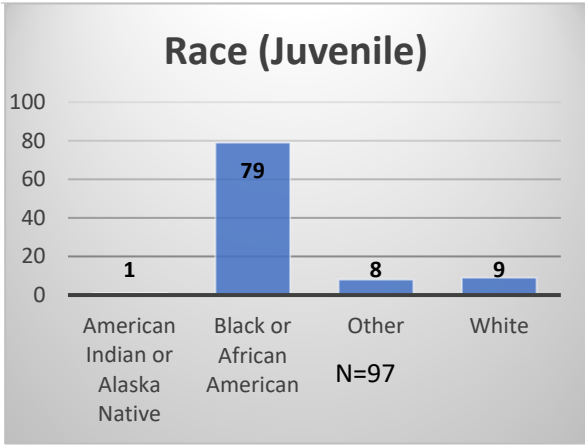

Daily Data Dashboard – January 6, 2023
Demographics for JTDC Population
Friday Morning Midnight Count

Total # of probation Involved youth¹: 1,046

¹ Probation Active: Any youth who is pending sentencing with an active social history, has been formally placed on probation or supervision with Cook County Juvenile Probation on the date of the report.

*Age, Gender and Race for Criminal Court population (N=1) is not represented in this report.

Data sources: cFive Supervisor – Probation Population and RMIS – JTDC Population

Daily Data Dashboard – January 6, 2023
Demographics for JTDC Population
Friday Morning Midnight Count