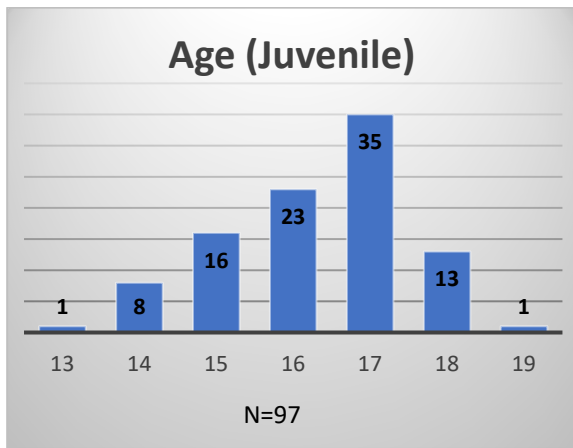

Daily Data Dashboard – January 6, 2023
Demographics for JTDC Population
Friday Morning Midnight Count

Total # of probation Involved youth¹: 1,046

¹ Probation Active: Any youth who is pending sentencing with an active social history, has been formally placed on probation or supervision with Cook County Juvenile Probation on the date of the report.

*Age, Gender and Race for Criminal Court population (N=1) is not represented in this report.

Data sources: cFive Supervisor – Probation Population and RMIS – JTDC Population

Daily Data Dashboard – January 6, 2023
Demographics for JTDC Population
Friday Morning Midnight Count